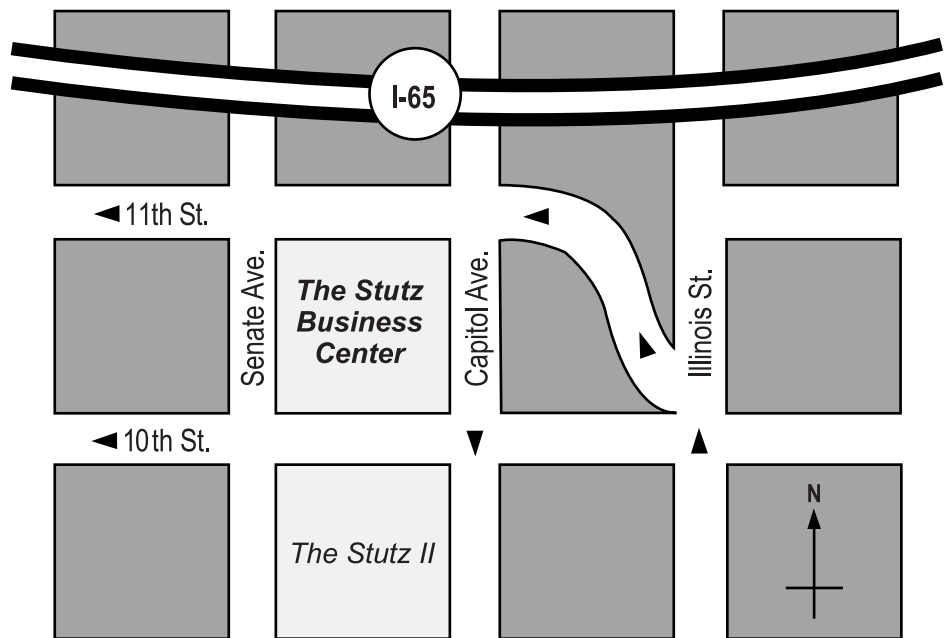

## DIRECTIONS AND MAP TO F.C. DRE'A DESIGN

212 W. 10th St, Suite B-320  
 Indianapolis, IN 46202  
 317.418.5739

Take I-65 Southbound (from N and W):

use Illinois exit  
 left (N) off ramp  
 left (W) on 12th St.  
 left (S) on Capitol to 10th St.

I-65 Northbound (from E, including I-70):

use Pennsylvania/Meridian St. exit  
 left (S) on Pennsylvania or Meridian  
 right (W) on 11th St.  
 left (S) on Capitol to 10th St.

Alternate:

use Martin Luther King exit  
 south from ramp 1 block to 10th St.  
 left (W) to Stutz center

Please Note One-Way Streets:

10th (east)  
 11th (west)  
 Capitol (south)  
 Illinois (north)

Visitor Parking:

Parking is available on Capitol Avenue and 11th Street.  
 Visitors may also park until 3 pm on Senate Avenue.